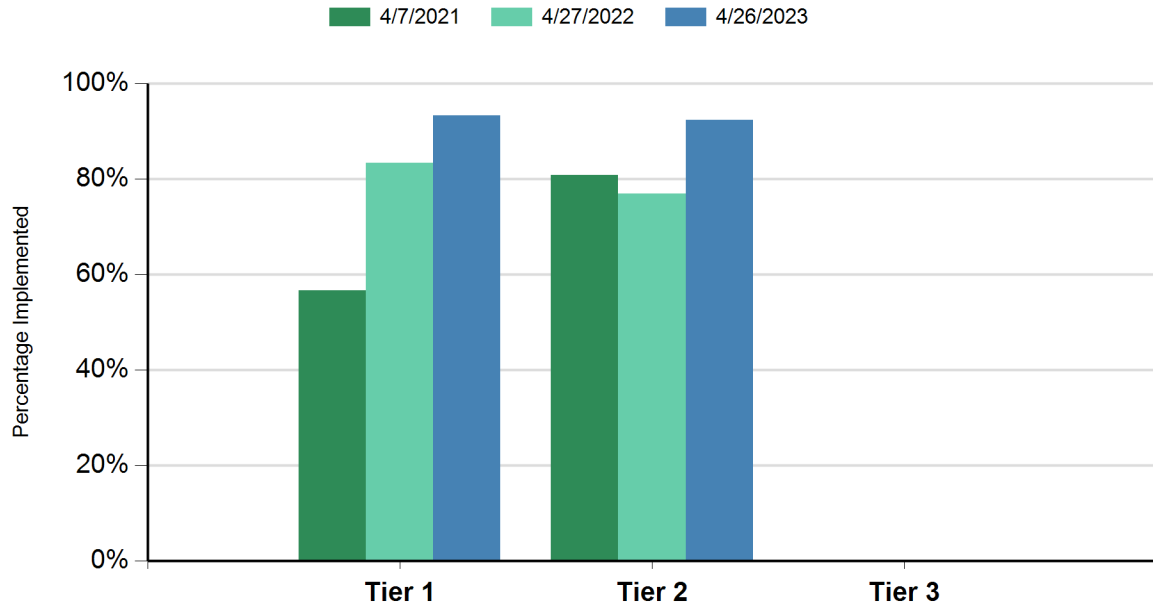

Toby Johnson Middle School
Elk Grove, California

School-Wide PBIS (SWPBIS) Tiered Fidelity Inventory
Toby Johnson Middle School
4/7/2021 - 4/26/2023

Date Completed	Tier 1	Tier 2	Tier 3
4/7/2021	57%	81%	NA
4/27/2022	83%	77%	NA
4/26/2023	93%	92%	NA