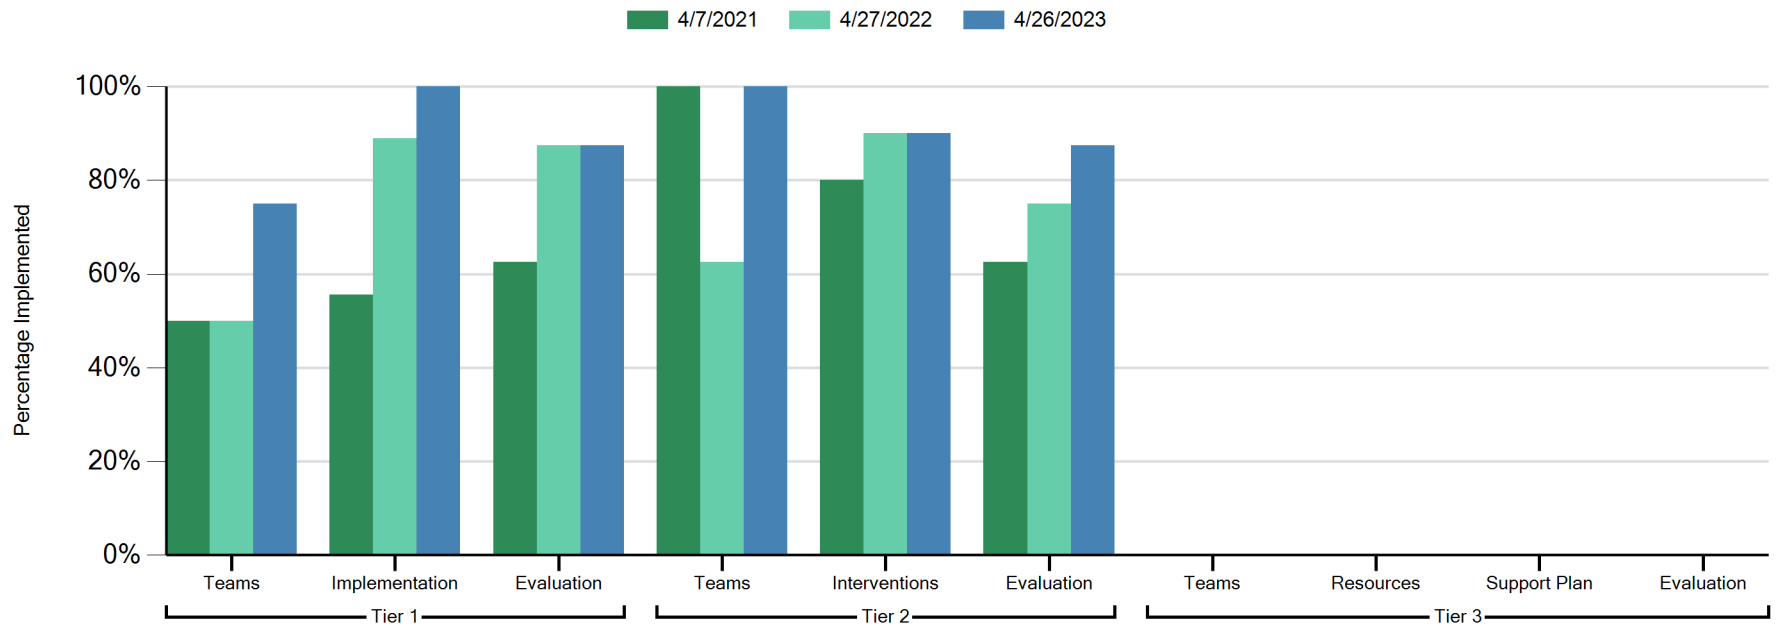

School-Wide PBIS (SWPBIS) Tiered Fidelity Inventory
Toby Johnson Middle School
4/7/2021 - 4/26/2023

Date Completed	Tier 1			Tier 2			Tier 3			
	Teams	Implementation	Evaluation	Teams	Interventions	Evaluation	Teams	Resources	Support Plan	Evaluation
4/7/2021	50%	56%	62%	100%	80%	62%	NA	NA	NA	NA
4/27/2022	50%	89%	88%	62%	90%	75%	NA	NA	NA	NA
4/26/2023	75%	100%	88%	100%	90%	88%	NA	NA	NA	NA